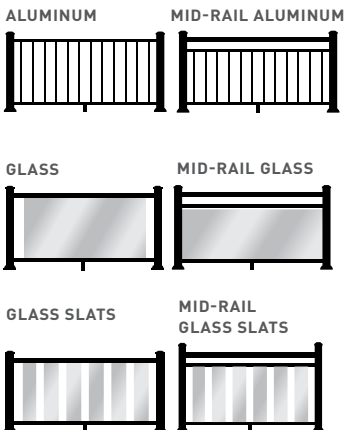

Contemporary. Smooth. Unobstructed.

Lean into a minimalist railing profile with this aluminum panel system designed to keep install time short and sightlines clean. Wow homeowners with the Classic railing profile you know and love or dazzle them with the NEW Modern or Drink Rail top rail options. With the addition of these two new top rail options and accessories, your homeowners will appreciate the sturdy, sleek, and stylish Impression Rail Express railing that they can customize and which will stand the test of time.

- Aluminum railing with a powder-coat finish
- Aluminum resists corrosion in moisture rich environments
- Hidden fasteners for an uninterrupted connection to the post
- 25-Year Limited Product Warranty
- Extremely durable and low-maintenance
- Premium resistance to scratches and stains
- Meets new 2018 code compliance standards for residential and commercial applications

NOTE: Panel kits no longer come with a top rail included; they must be ordered separately.

Infill Options

Colors

IMPRESSION RAIL EXPRESS®		
	6'	8'
RAIL KIT White, Black, and Dark Bronze	•	•

Can run up to 18' continuous top rail.

Top Rail Options