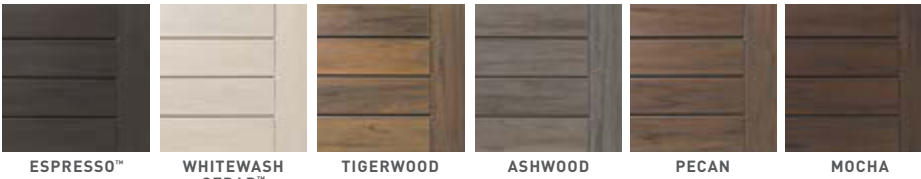

Tigerwood

Reserve Collection

Inspired by reclaimed wood, the rustic wire-brushed finish highlights a classic cathedral wood grain and offers better scratch resistance than competitors.