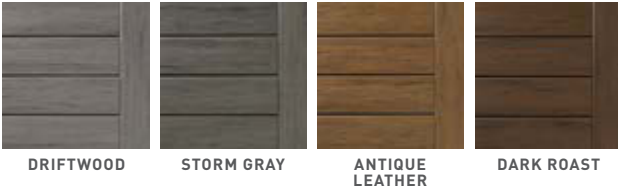

PRO™ Decking 4-Sided Capped Composite

Legacy Collection

Bring artisanal decking with a cascading, highly complex blend of natural-looking colors and a hand-scraped texture to your deck design.

Tigerwood

Reserve Collection

Inspired by reclaimed wood, the rustic wire-brushed finish highlights a classic cathedral wood grain and offers better scratch resistance than competitors.

Driftwood

Terrain Collection™

Tap into the earthy and elegant moderately variegated and monochromatic colors of the Terrain Collection for a timeless, rugged deck that'll complete your outdoor living space.