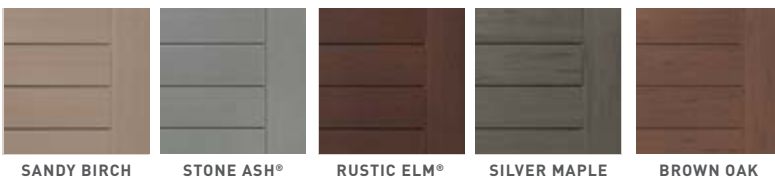

PRO™ Decking 4-Sided Capped Composite

Legacy Collection

Bring artisanal decking with a cascading, highly complex blend of natural-looking colors and a hand-scraped texture to your deck design.

Tigerwood

Reserve Collection

Inspired by reclaimed wood, the rustic wire-brushed finish highlights a classic cathedral wood grain and offers better scratch resistance than competitors.

Driftwood

Terrain Collection™

Tap into the earthy and elegant moderately variegated and monochromatic colors of the Terrain Collection for a timeless, rugged deck that'll complete your outdoor living space.